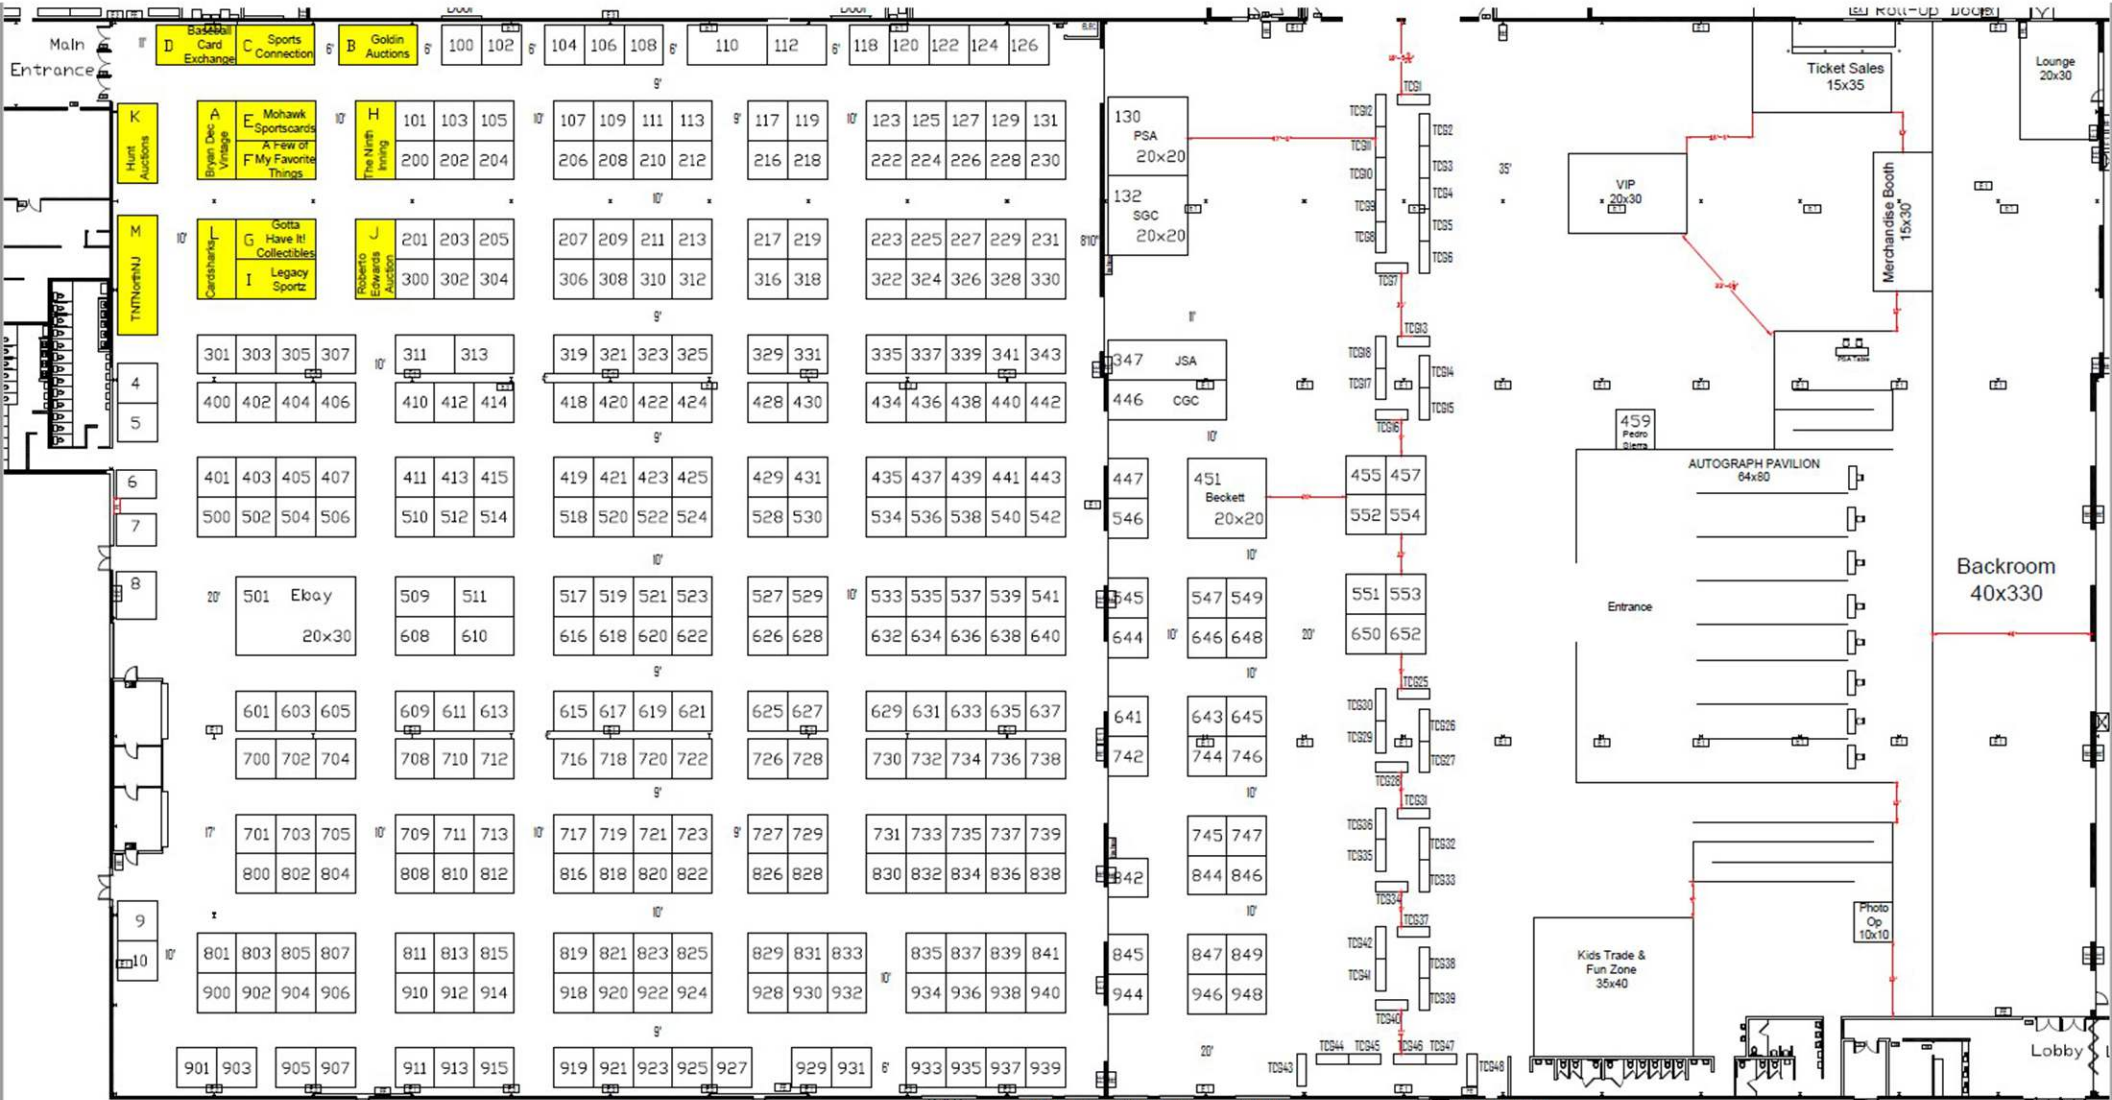

Sportscard
December 2024
Halls A & B
Oaks, PA

Produced By:

www.generalexposition.com