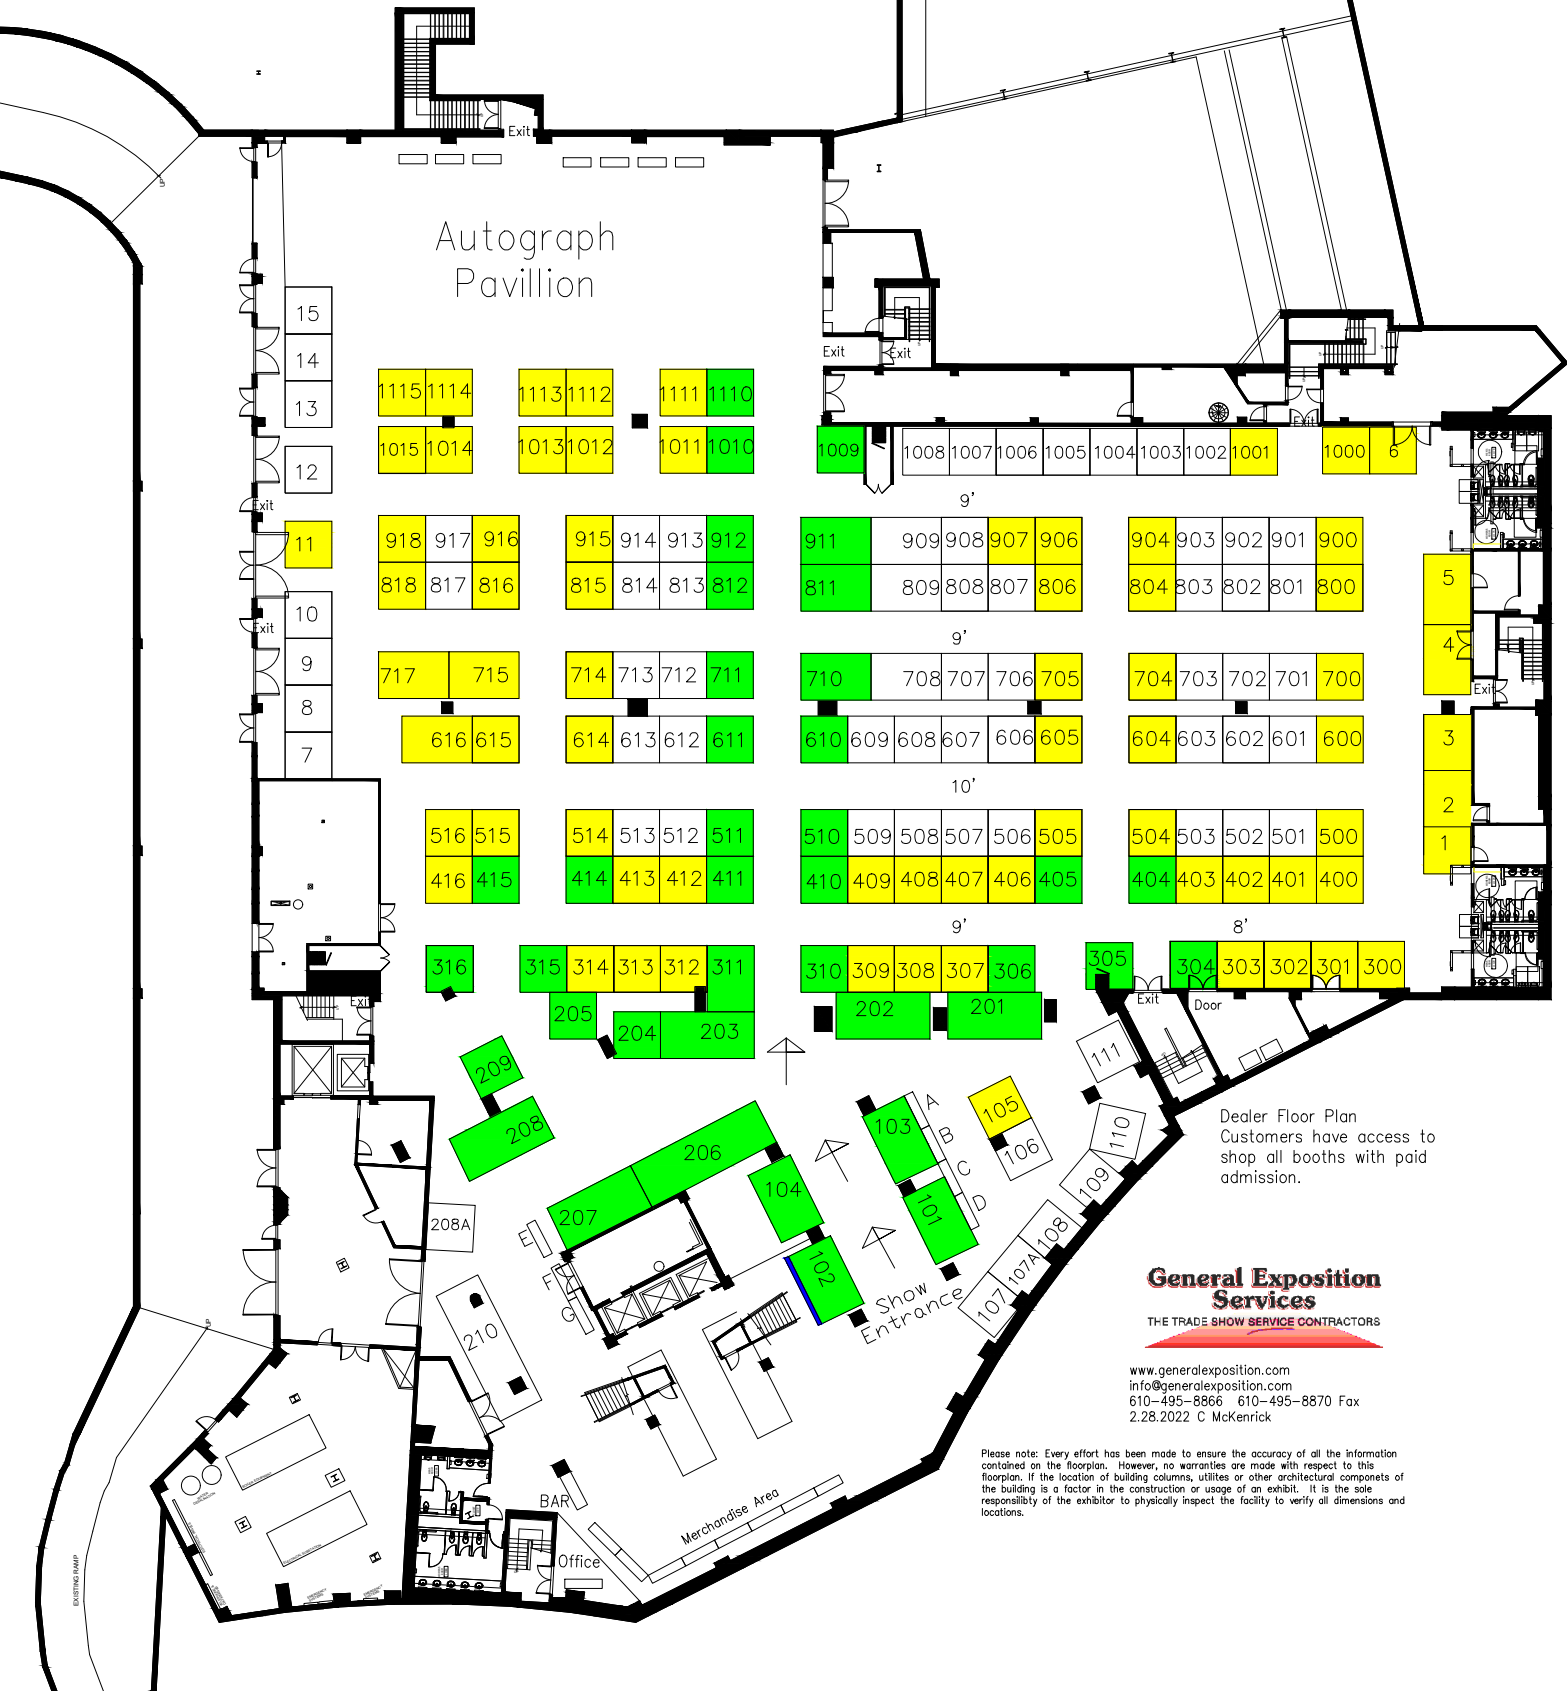

Philadelphia Sports Card Show
March 4-6, 2022
Valley Forge Casino Resort

Dealer Floor Plan
Customers have access to
shop all booths with paid
admission.

**General Exposition
Services**
THE TRADE SHOW SERVICE CONTRACTORS

www.generalexposition.com
info@generalexposition.com
610-495-8866 610-495-8870 Fax
2.28.2022 C McKenrick